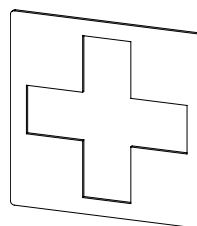

### “Smoking” pictogram self-adhesive or screwing

#### Suggested text for specifications:

Pictogram in stainless steel  
AISI 304, 2 mm thick;  
image: Smoking.

Dimensions 135 x 120 mm;  
includes mounting components.

Self-adhesive: Article No. AC 450  
for screwing: Article No. AC 451

### “First aid” pictogram self-adhesive or screwing